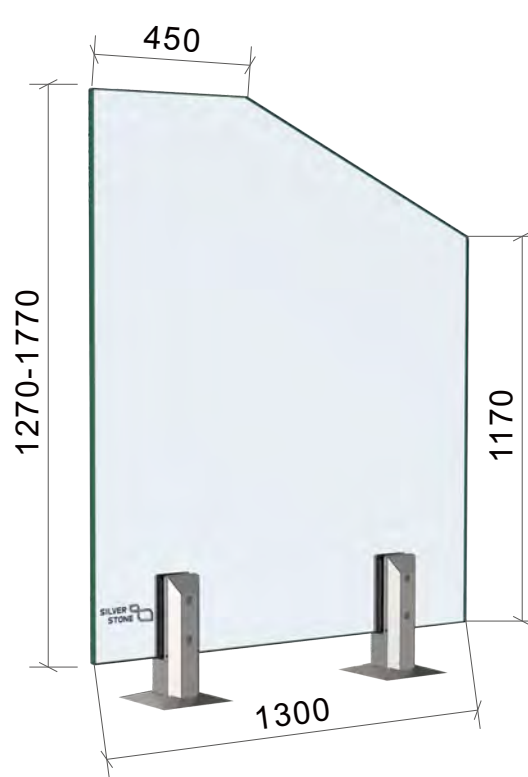

Drawing ID
C1170

Drawing ID
C1170T

Drawing ID
C1170TC

MATERIAL:

12mm Clear Toughened Glass

CATALOGUE AND DESCRIPTION:

- > Glass Products
- > Pool Fence Glass
- > C1170 Series

NOTES: