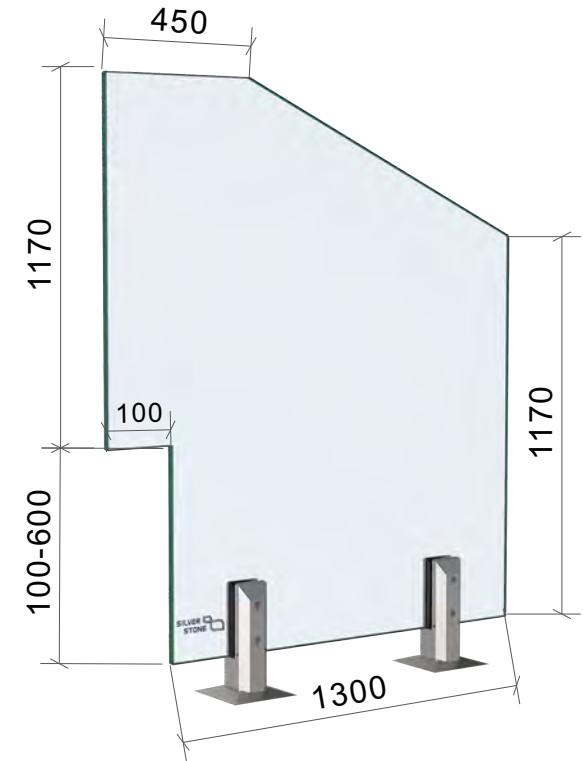

Drawing ID
C1170

Drawing ID
C1170T

Drawing ID
C1170TC

MATERIAL:

12mm Clear Toughened Glass

CATALOGUE AND DESCRIPTION:

- > Glass Products
- > Pool Fence Glass
- > C1170 Series

NOTES: